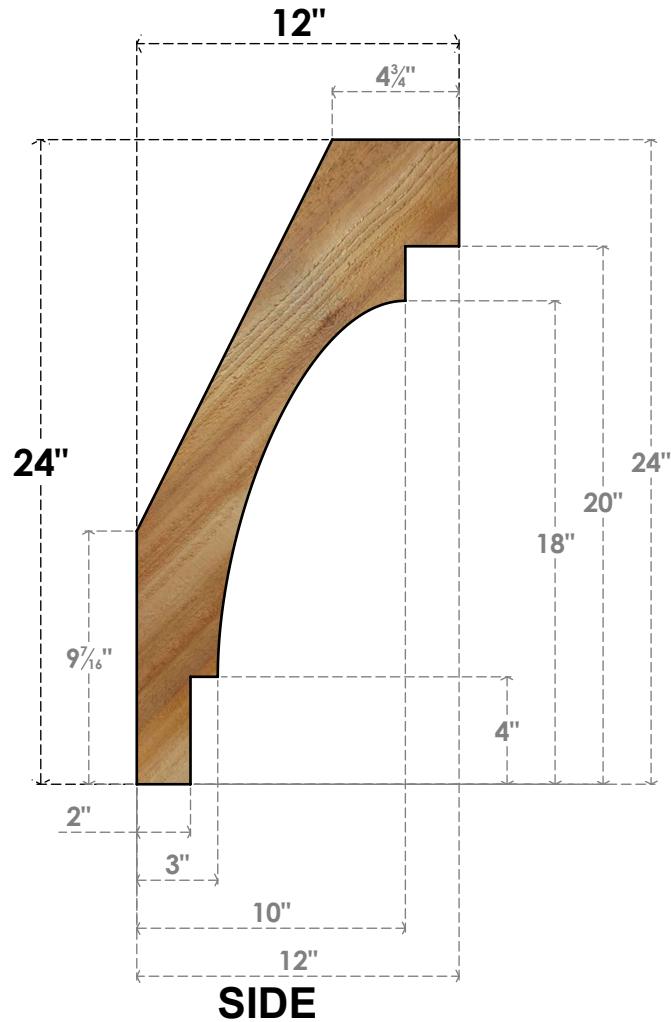

# BRC06X12X24MRC00RWR

6"W X 12"D X 24"H MERCED ROUGH SAWN BRACE, WESTERN RED CEDAR

EKENA MILLWORK  
 2300 WEST MAIN ST.  
 CLARKSVILLE, TX 75426  
 TOLL FREE: 866-607-0453  
 WWW.EKENAMILLWORK.COM

### NOTES

1. INSTALLATION TO BE COMPLETED IN ACCORDANCE WITH MANUFACTURER'S SPECIFICATIONS.
2. DRAWING MAY NOT BE TO SCALE
3. THIS DRAWING IS INTENDED FOR DESIGN AND PLANNING PURPOSES ONLY.
4. ALL INFORMATION CONTAINED HEREIN WAS CURRENT AT THE TIME OF DEVELOPMENT BUT MUST BE REVIEWED AND APPROVED BY THE PRODUCT MANUFACTURER TO BE CONSIDERED ACCURATE.
5. PRODUCTS ARE NOT KILN DRIED. THIS ITEM IS UNIQUE AND WILL CONTAIN THE NATURAL VARIATIONS THAT THE WOOD SPECIES OFFERS. THIS MAY RESULT IN VARIATIONS UP TO 1/4"